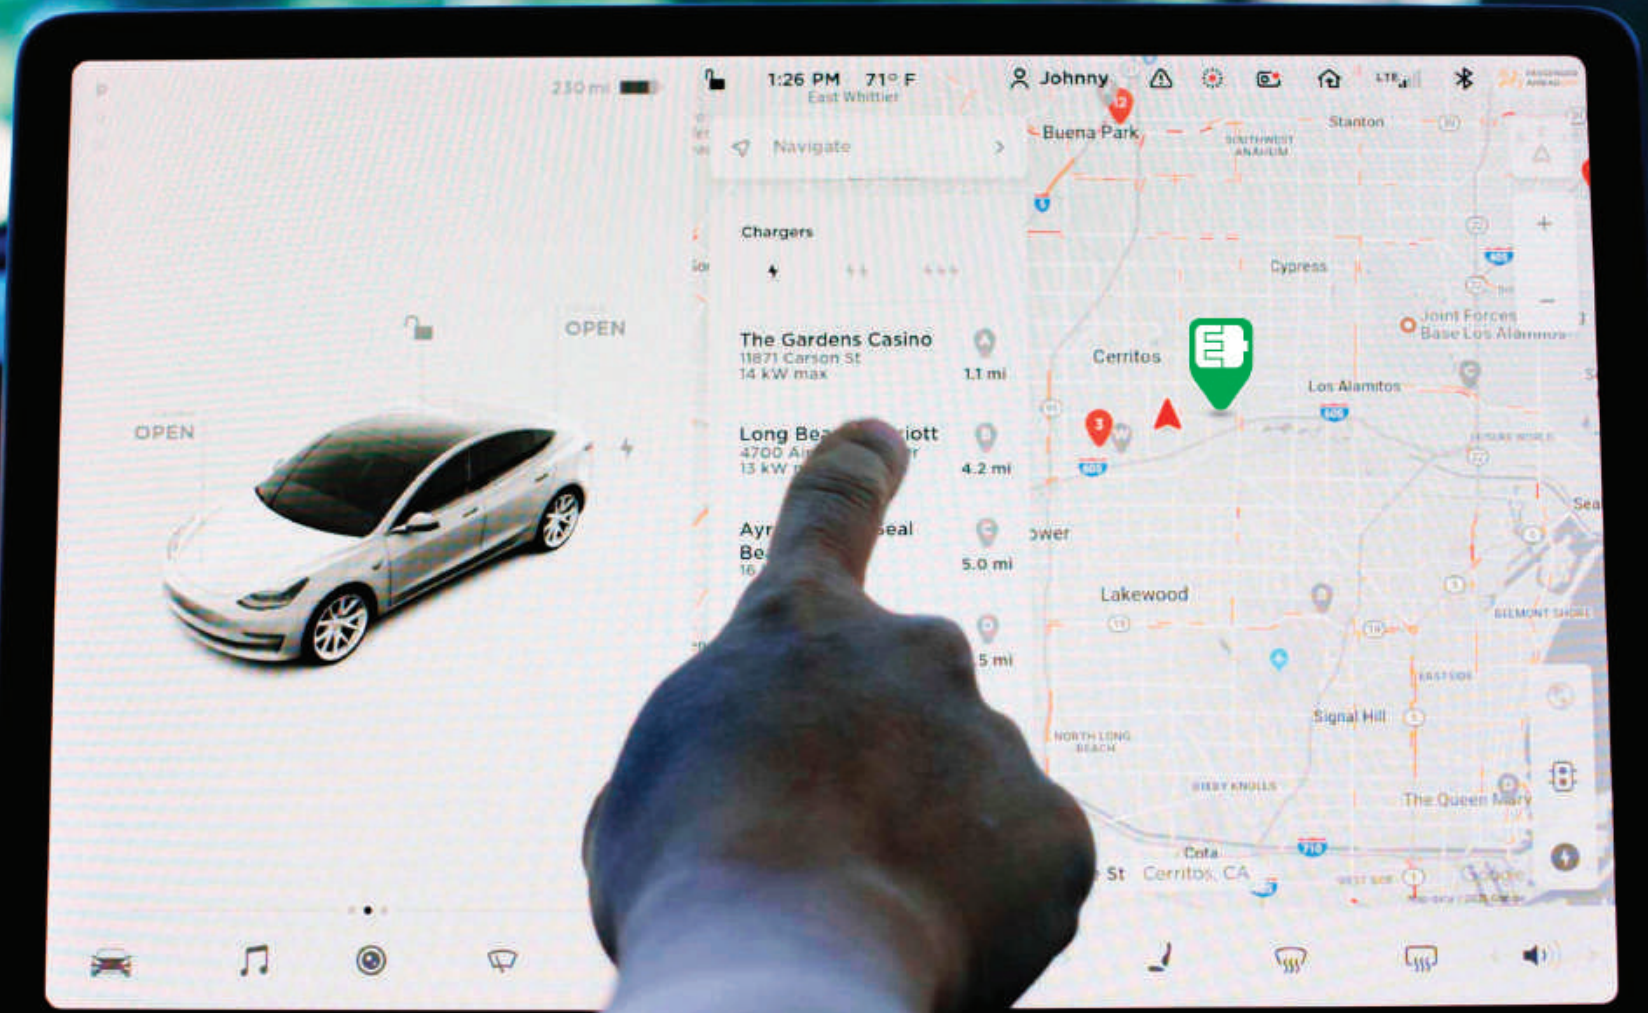

The power is
in your hands.

EV CHARGER

EV CHARGER Trademark Guidelines

EV CHARGER

Description

This easily recognizable logo uses an "E" and the simple shape of a plug to quickly communicate the location of any EV Charger effectively. The green colors used are to convey the idea that electric cars are more eco-friendly. Forma DJR Deck was the typeface chosen as it's clean, sans-serif, and easily readable up close and from a distance.

DO NOT warp or distort or rotate in any manner.

DO NOT outline the logo.

DO NOT reduce the logo smaller than 0.5 inches/48px wide.

DO NOT adjust spacing between mark and type.

Digital Application

230 mi

1:26 PM 71°F
East Whittier

Johnny

Navigate

Chargers

OPEN

OPEN

The Gardens Casino
11871 Carson St
14 kW max

1.1 mi

Long Beach Marriott
4700 Alameda Dr
13 kW max